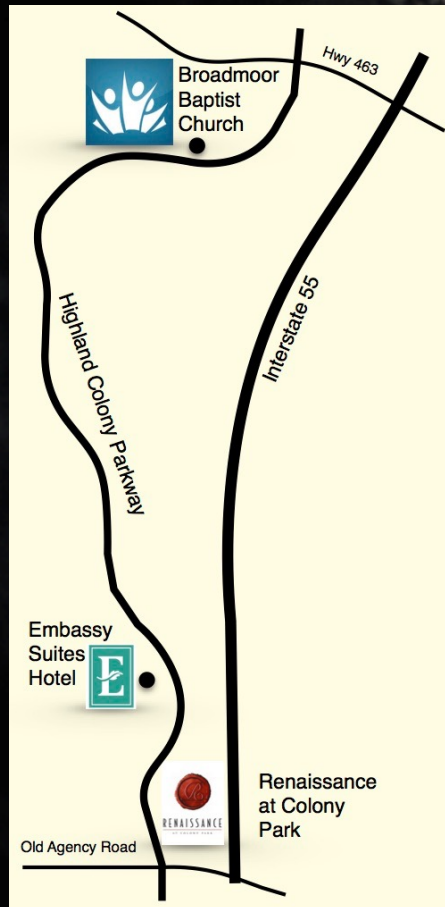

REGISTER ONLINE

www.mississippifca.org/cto